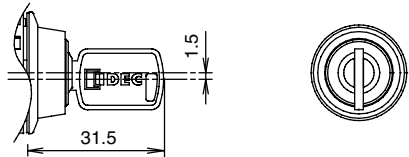

Key Selector Switches

Key No.: 0H to 2H (reversible key)

Key No.: 3H to 6H (non-reversible key)

Keys

Reversible Key

Non-reversible Key