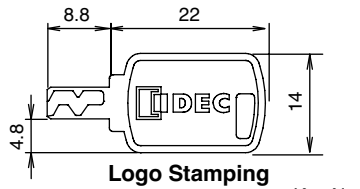

Key Selector Switches

Key No.: 0H to 2H (reversible key)

Key No.: 3H to 6H (non-reversible key)

Keys

Reversible Key

Non-reversible Key