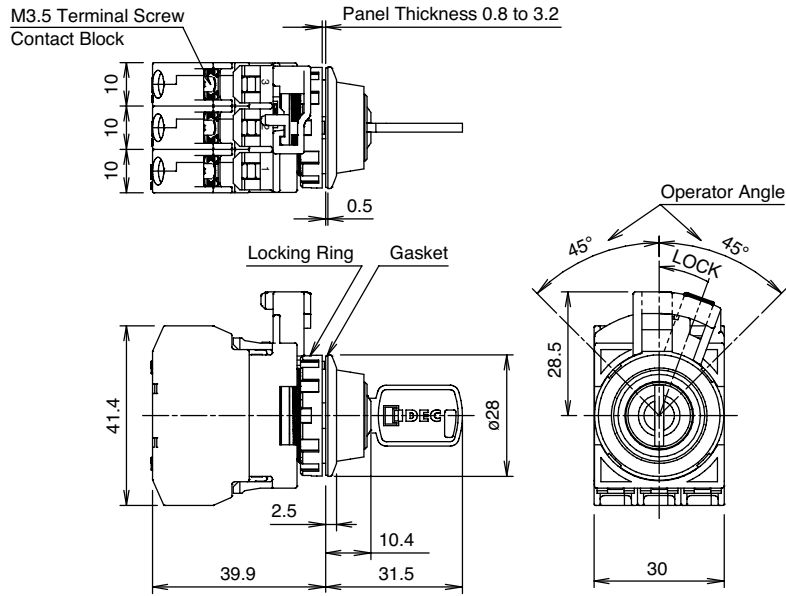

Key Selector Switches

Key No.: 0H to 2H (reversible key)

Key No.: 3H to 6H (non-reversible key)

Keys

Reversible Key

Non-reversible Key